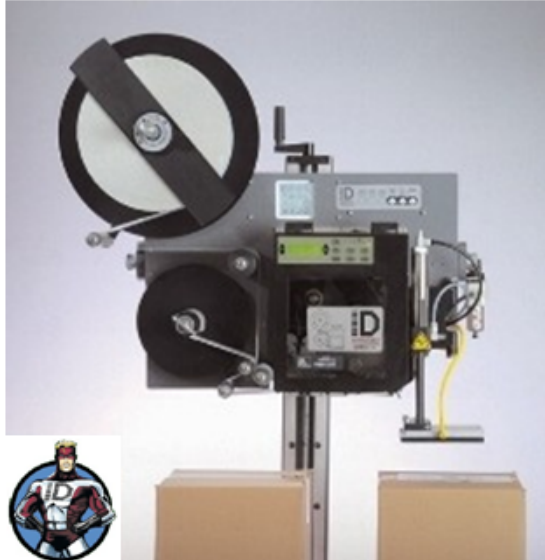

The Rational Labelling & Marking Systems Ltd.

MODEL 252

Label Printer Applicator

Innovative Centreline Modular Design

Quick Change Modules

Touch Screen Interface

Configurable Status Outputs

The Model 252 is a compact Printer / Applicator designed to print and apply a variety of informational and decorative self adhesive labels.

Optional modules mean the 252 can be used for many applications on all surfaces of the box including corner wrap labels.

Rational Labelling & Marking Systems is pleased to be the UK distributor and service centre for ID Technology equipment.